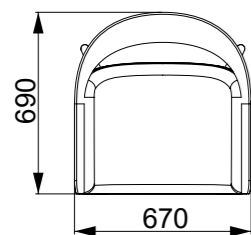

EN The elegant RENDEZVOUS chair invites you to friendly meeting. Soft lines of its surfaces are combined to one compact unit, which was designed with regard to hospitality load. Design highlights charm and graceful shaping of plywood plates. It comes out of Moravian company FORMdesign. The Rendezvous collection includes classic chair, upholstery variant, table, armchair and coffee table. Everything is with the same type of linking.